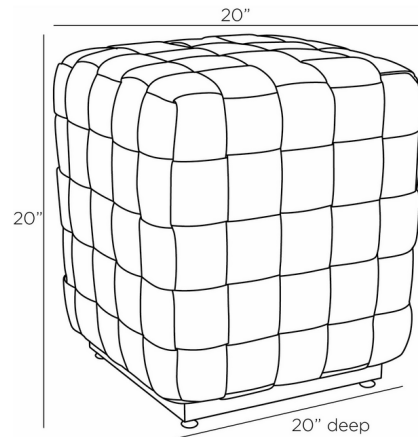

Shown in antique brass / dove suede

Specifications

COLOR	Dove Suede
BODY FINISH	Antique Brass
WATTAGE	N/A
DIMMER	N/A
DIMENSIONS	20"W x 20"H x 20"D
BULB	N/A

CLICK TO VIEW PRODUCT

Notes: