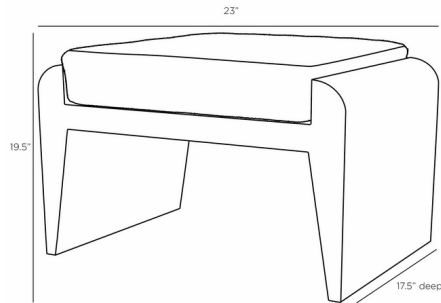

### Specifications

COLOR	Cloud Boucle
BODY FINISH	Moss
WATTAGE	N/A
DIMMER	N/A
DIMENSIONS	23"W x 19.5"H x 17.5"D
BULB	N/A

CLICK TO VIEW PRODUCT

Notes: