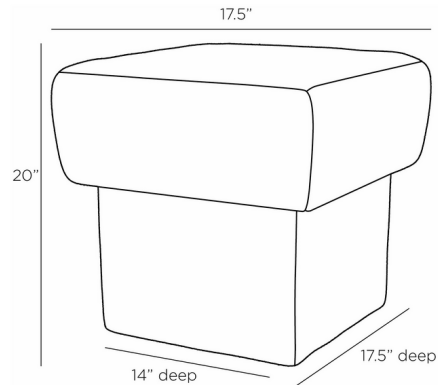

Shown in olive boucle

Specifications

COLOR	Olive Boucle
BODY FINISH	N/A
WATTAGE	N/A
DIMMER	N/A
DIMENSIONS	17.5"W x 20"H x 17.5"D
BULB	N/A

CLICK TO VIEW PRODUCT

Notes: