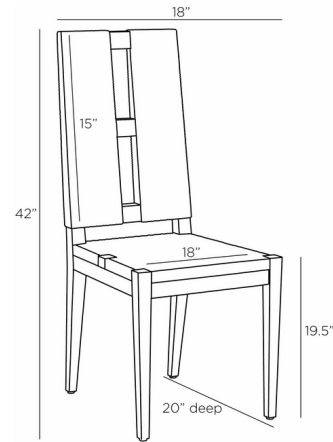

Lightology

lightology.com
866-954-4489
05-24-26

Project: _____

Company: _____

Location: _____ Fixture Type: _____

SPEC #: **AHM1267822**

Approved On: _____ Approved By: _____

Antonio Dining Chair By Arteriors Home

Description

The Antonio Dining Chair sports a streamlined wooden frame with an ebony-finished rattan seat and back. Rectangular cutouts in the chair's back add a sense of lightness to the design and define the chair's graphic silhouette. A wide seat makes the versatile Antonio the perfect chair for conversations around the table.

Shown in ebony

Specifications

COLOR	N/A
BODY FINISH	Ebony
WATTAGE	N/A
DIMMER	N/A
DIMENSIONS	18"W x 42"H x 20"D
BULB	N/A

CLICK TO VIEW PRODUCT

Notes: