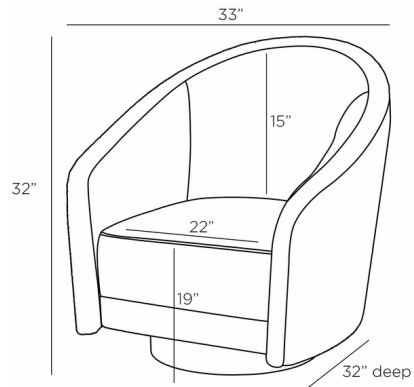

Lightology

lightology.com
866-954-4489
05-20-26

Project: _____

Company: _____

Location: _____ Fixture Type: _____

SPEC #: **AHM1267826**

Approved On: _____ Approved By: _____

Aljona Swivel Chair By Arteriors Home

Description

The Aljona Swivel Chair features a fully upholstered barrel silhouette set atop a circular plinth base that conceals a 360-degree swivel mechanism. The back and sides of the chair are upholstered in luxurious oyster leather with the interior in plush sherpa fabric.

Shown in antique brass / cream

Specifications

COLOR	Cream
BODY FINISH	Antique Brass
WATTAGE	N/A
DIMMER	N/A
DIMENSIONS	33"W x 32"H x 32"D
BULB	N/A

CLICK TO VIEW PRODUCT

Notes: