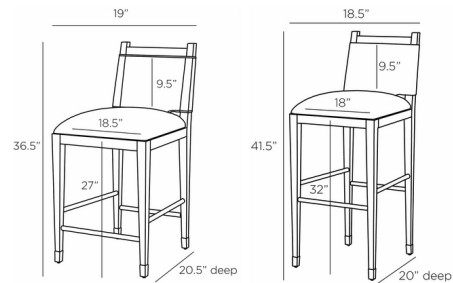

### Specifications

COLOR	Ivory Leather
BODY FINISH	Ebony
WATTAGE	N/A
DIMMER	N/A
DIMENSIONS	19"W x 36.5"H x 20.5"D
BULB	N/A

CLICK TO VIEW PRODUCT

Notes: