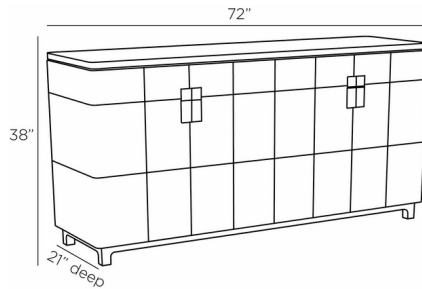

Description

The Braelyn Credenza offers a luxurious look inspired by the grandeur of the Art Deco era. Braelyn's rectangular body is clad with genuine vellum panels and framed by an ebony-finished oak tabletop and base. Decorative cast brass handles add a jewelry-inspired accent to the front of the piece and provide access to Braelyn's two cabinets and four suede-lined drawers.

Shown in ebony / ivory

Specifications

COLOR	Ivory
BODY FINISH	Ebony
WATTAGE	N/A
DIMMER	N/A
DIMENSIONS	72"W x 38"H x 21"D
BULB	N/A

CLICK TO VIEW PRODUCT

Notes: