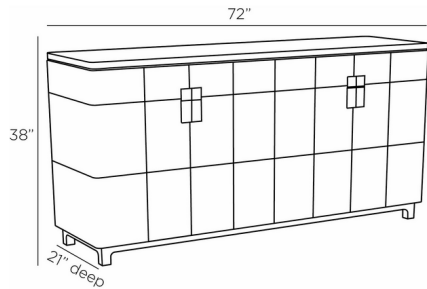

Description

The Braelyn Credenza offers a luxurious look inspired by the grandeur of the Art Deco era. Braelyn's rectangular body is clad with genuine vellum panels and framed by an ebony-finished oak tabletop and base. Decorative cast brass handles add a jewelry-inspired accent to the front of the piece and provide access to Braelyn's two cabinets and four suede-lined drawers.

Shown in ebony / ivory

Specifications

COLOR	Ivory
BODY FINISH	Ebony
WATTAGE	N/A
DIMMER	N/A
DIMENSIONS	72"W x 38"H x 21"D
BULB	N/A

CLICK TO VIEW PRODUCT

Notes: