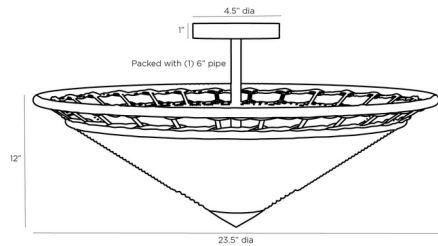

Shown in gold steel / rattan

Specifications

COLOR	Rattan
BODY FINISH	Gold Steel
WATTAGE	18W
DIMMER	Standard 120V
DIMENSIONS	23\"/>
BULB NOT INCLUDED	2 x G25/Candelabra (E12)/9W/120V LED
OTHER BULB OPTIONS	B10/Candelabra (E12)/120V LED