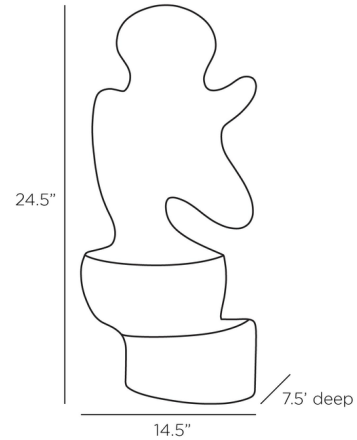

## Mello Sculpture By Arteriors Home

### Description

The Mello Sculpture is an abstract decorative object crafted from resin with a white plaster coating. Mello's sinuously curved form is vaguely suggestive of a human or animal, but it could also represent a more abstract gesture or feeling. However it is interpreted, Mello will elevate any interior with modern elegance.

### Specifications

COLOR	N/A
BODY FINISH	Matte White
WATTAGE	N/A
DIMMER	N/A
DIMENSIONS	14.5"W x 24.5"H x 7.5"D
BULB	N/A

CLICK TO VIEW PRODUCT

Notes: