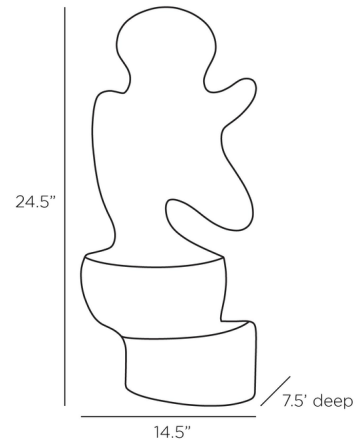

Lightology

lightology.com
866-954-4489
05-24-26

Project: _____

Company: _____

Location: _____ Fixture Type: _____

SPEC #: **AHM1267839**

Approved On: _____ Approved By: _____

Mello Sculpture By Arteriors Home

Description

The Mello Sculpture is an abstract decorative object crafted from resin with a white plaster coating. Mello's sinuously curved form is vaguely suggestive of a human or animal, but it could also represent a more abstract gesture or feeling. However it is interpreted, Mello will elevate any interior with modern elegance.

Shown in matte white

Specifications

COLOR	N/A
BODY FINISH	Matte White
WATTAGE	N/A
DIMMER	N/A
DIMENSIONS	14.5"W x 24.5"H x 7.5"D
BULB	N/A

CLICK TO VIEW PRODUCT

Notes: