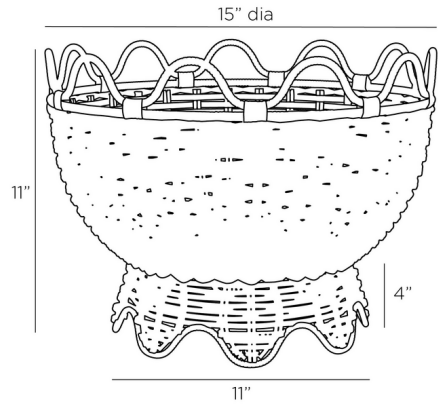

## Mar Centerpiece By Arteriors Home

### Description

The Mar Centerpiece is a decorative bowl crafted from woven rattan that will add a beautiful accent to any table setting. Gracefully curving edges give Mar a playful look whether it is displayed on its own or used to hold an arrangement of tropical blooms.

### Specifications

COLOR	Black
BODY FINISH	Rattan
WATTAGE	N/A
DIMMER	N/A
DIMENSIONS	15"W x 11"H
BULB	N/A

CLICK TO VIEW PRODUCT

Notes: