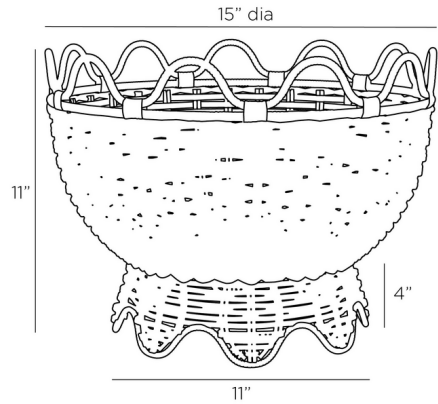

Lightology

lightology.com
866-954-4489
06-04-26

Project: _____

Company: _____

Location: _____ Fixture Type: _____

SPEC #: **AHM1267840**

Approved On: _____ Approved By: _____

Mar Centerpiece By Arteriors Home

Description

The Mar Centerpiece is a decorative bowl crafted from woven rattan that will add a beautiful accent to any table setting. Gracefully curving edges give Mar a playful look whether it is displayed on its own or used to hold an arrangement of tropical blooms.

Shown in rattan / black

Specifications

COLOR	Black
BODY FINISH	Rattan
WATTAGE	N/A
DIMMER	N/A
DIMENSIONS	15"W x 11"H
BULB	N/A

CLICK TO VIEW PRODUCT

Notes: