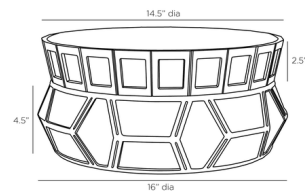

By Arteriors Home

Description

The Millenia Stacked Centerpiece includes a pair of stacking aluminum bowls in an antique brass finish. The bowls' exteriors are decorated with geometric patterns reminiscent of artisan metalwork. Whether they are displayed separately or stacked on top of each other, Millenia will elevate any table setting with elegance.

Shown in antique brass

Specifications

COLOR	N/A
BODY FINISH	Antique Brass
WATTAGE	N/A
DIMMER	N/A
DIMENSIONS	15"W x 7"H
BULB	N/A

CLICK TO VIEW PRODUCT

Notes: