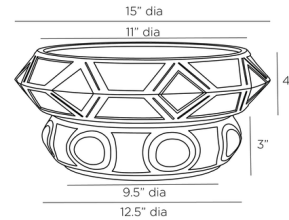

By Arteriors Home

Description

The Millenia Stacked Centerpiece includes a pair of stacking aluminum bowls in an antique brass finish. The bowls' exteriors are decorated with geometric patterns reminiscent of artisan metalwork. Whether they are displayed separately or stacked on top of each other, Millenia will elevate any table setting with elegance.

Shown in antique brass

Specifications

COLOR	N/A
BODY FINISH	Antique Brass
WATTAGE	N/A
DIMMER	N/A
DIMENSIONS	15"W x 7"H
BULB	N/A

CLICK TO VIEW PRODUCT

Notes: