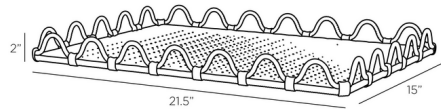

By Arteriors Home

Description

The Mar Tray is a decorative rectangular object crafted from woven rattan that will add a beautiful accent to any table setting. Gracefully curving edges give Mar a playful look.

Specifications

COLOR	N/A
BODY FINISH	N/A
WATTAGE	N/A
DIMMER	N/A
DIMENSIONS	21.5"W x 2"H x 15"D
BULB	N/A

CLICK TO VIEW PRODUCT

Notes: