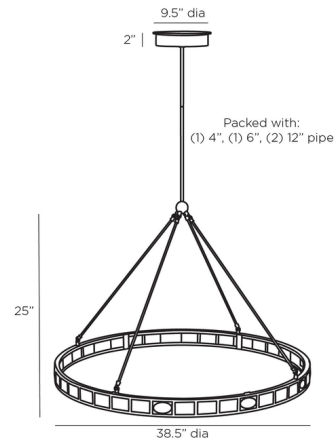

Shown in antique brass