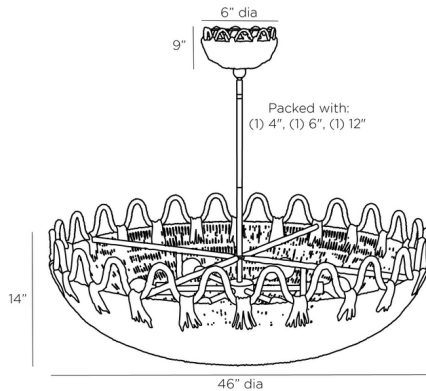

Description

The Mar Chandelier features a decorative shade crafted from woven rattan that will add a beautiful accent to any room. The upper edge of the dome-shaped shade is accented with a curving edge that adds a playful detail reminiscent of 1930s French coastal designs.

Shown in antique brass / rattan

Specifications

COLOR	Rattan
BODY FINISH	Antique Brass
WATTAGE	54W
DIMMER	Standard 120V
DIMENSIONS	46"W x 14"H
BULB NOT INCLUDED	6 x A19/Medium (E26)/9W/120V LED

CLICK TO VIEW PRODUCT