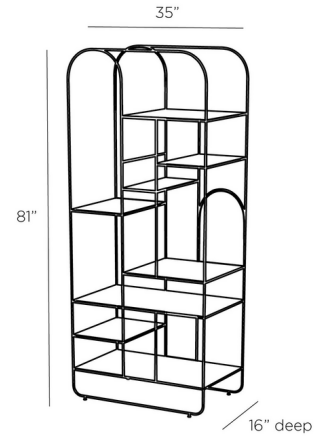

### Description

The Meson Etagere features an asymmetrical arrangement of shelves supported by a graceful curvilinear frame. Back panels create an intriguing interplay of positive and negative space and frame objects on display with a dark backdrop.

### Specifications

COLOR	N/A
BODY FINISH	Hammered Iron
WATTAGE	N/A
DIMMER	N/A
DIMENSIONS	35"W x 81"H x 16"D
BULB	N/A

CLICK TO VIEW PRODUCT

Notes: