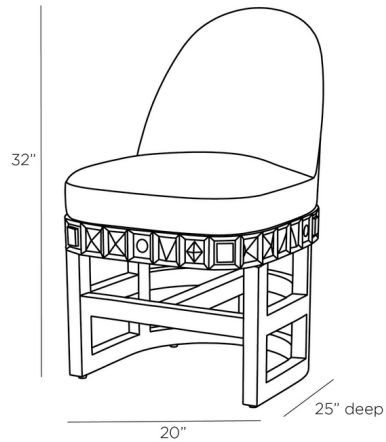

### Specifications

COLOR	White Linen
BODY FINISH	Umber
WATTAGE	N/A
DIMMER	N/A
DIMENSIONS	20"W x 32"H x 25"D
BULB	N/A

CLICK TO VIEW PRODUCT

Notes: