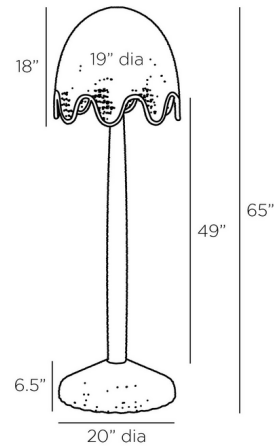

Lightology

lightology.com
866-954-4489
07-01-26

Project: _____

Company: _____

Location: _____ Fixture Type: _____

SPEC #: **AHM1267857**

Approved On: _____ Approved By: _____

Mar Floor Lamp By Arteriors Home

Description

The Mar Floor Lamp features a decorative texture crafted from woven rattan that will add a beautiful accent to any room. The edge of the dome-shaped shade is accented with a curving edge that adds a playful detail reminiscent of 1930s French coastal designs. On/off switch located on cord.

Shown in natural

Specifications

COLOR	N/A
BODY FINISH	Natural
WATTAGE	18W
DIMMER	N/A
DIMENSIONS	20"W x 65"H
BULB NOT INCLUDED	2 x A19/Medium (E26)/9W/120V LED

CLICK TO VIEW PRODUCT

Notes: