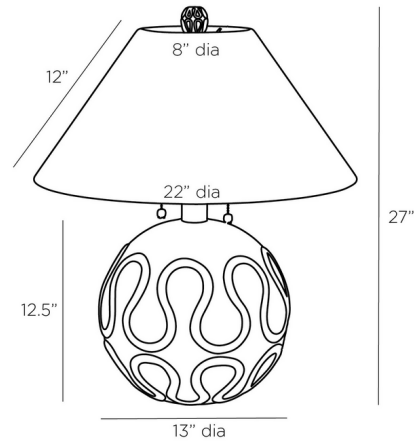

By Arteriors Home

Description

The Serpiente Table Lamp possesses antique appeal with its cast aluminum body in vintage brass finish. The lamp's globe-shaped body sports a curving, snake-like pattern that evokes an ancient artifact. The lamp is capped with a tapered fabric shade to complete the look with an understated accent. On/off pull chains located on socket.

Shown in vintage brass / off white

Specifications

COLOR Off White
BODY FINISH Vintage Brass
WATTAGE 18W
DIMMER N/A
DIMENSIONS 22"W x 27"H
BULB NOT INCLUDED 2 x A19/Medium (E26)/9W/120V LED

CLICK TO VIEW PRODUCT