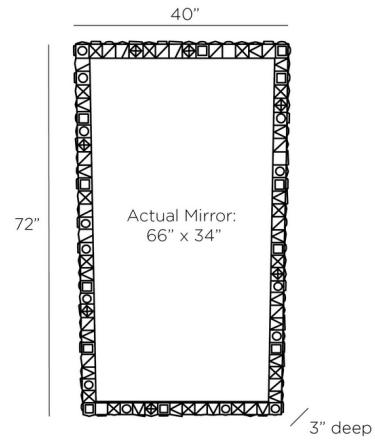

Description

The Empire Mirror was inspired by the geometric design language of origami for a chic, jewelry-like expression. The mirror's iron frame is finished in antique brass and decorated with round and square accents reminiscent of a golden bracelet.

Shown in antique brass / mirror

Specifications

COLOR	Mirror
BODY FINISH	Antique Brass
WATTAGE	N/A
DIMMER	N/A
DIMENSIONS	40"W x 72"H x 3"D
BULB	N/A

CLICK TO VIEW PRODUCT

Notes: