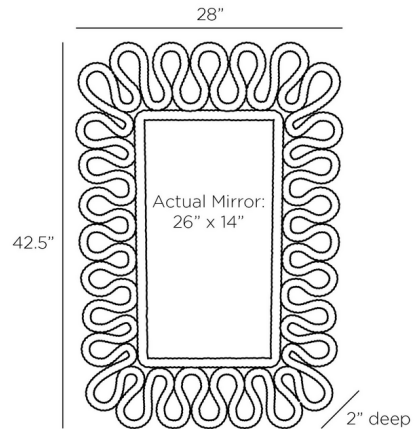

Lightology

lightology.com
866-954-4489
04-22-26

Project: _____

Company: _____

Location: _____ Fixture Type: _____

SPEC #: **AHM1267861**

Approved On: _____ Approved By: _____

Caracol Mirror By Arteriors Home

Description

The Caracol Mirror will make a playful statement with its looping rope frame surrounding a rectangular mirror. Caracol's fluid form is enhanced by the rich texture of braided rope.

Shown in ivory / mirror

Specifications

COLOR	Mirror
BODY FINISH	Ivory
WATTAGE	N/A
DIMMER	N/A
DIMENSIONS	28"W x 42.5"H x 2"D
BULB	N/A

CLICK TO VIEW PRODUCT

Notes: