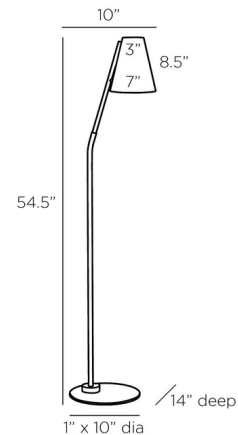

### Description

The Zealand Floor Lamp offers a sleek, understated design that embodies modern elegance. The conical steel shade is supported by an angled stem in contrasting English bronze and antique brass finishes for a decorative touch. Dimmer switch located on cord.

### Specifications

COLOR	N/A
BODY FINISH	English Bronze
WATTAGE	9W
DIMMER	Included
DIMENSIONS	14"W x 54.5"H x 10"D
BULB NOT INCLUDED	1 x A19/Medium (E26)/9W/120V LED

CLICK TO VIEW PRODUCT

Notes: