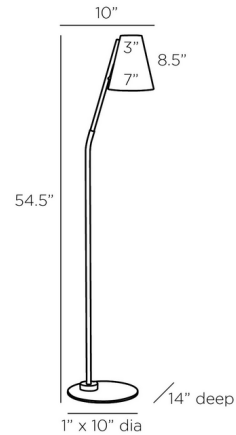

By Arteriors Home

Description

The Zealand Floor Lamp offers a sleek, understated design that embodies modern elegance. The conical steel shade is supported by an angled stem in contrasting English bronze and antique brass finishes for a decorative touch. Dimmer switch located on cord.

Shown in english bronze

Specifications

COLOR	N/A
BODY FINISH	English Bronze
WATTAGE	9W
DIMMER	Included
DIMENSIONS	14"W x 54.5"H x 10"D
BULB NOT INCLUDED	1 x A19/Medium (E26)/9W/120V LED

CLICK TO VIEW PRODUCT