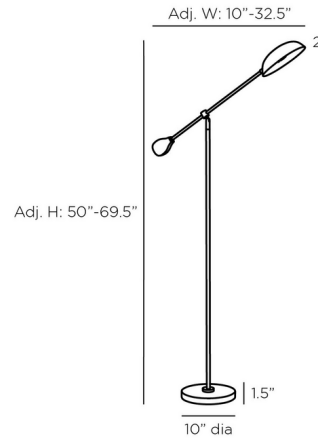

Description

The Alaric Floor Lamp is a streamlined, modern take on a classic design. The oblong lampshade is supported by a sleek pivoting arm which can be angled up or down to direct its light. A circular black marble base anchors the lamp and provides a luxe accent. On/off switch located on cord.

Shown in black marble / antique brass

Specifications

COLOR	Antique Brass
BODY FINISH	Black Marble
WATTAGE	4W
DIMMER	N/A
DIMENSIONS	32.5"W x 50"H x 10"D
BULB NOT INCLUDED	1 x B10/Candelabra (E12)/4W/120V LED