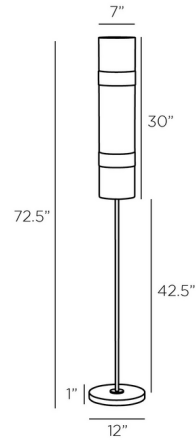

By Arteriors Home

Description

The Belton Floor Lamp offers a streamlined, contemporary form that will elegantly illuminate any space. Belton's cylindrical linen shade is accented by a pair of metal bands and supported by a sleek stem. A circular black marble base anchors the lamp and provides a luxe decorative accent.

Shown in english bronze / white linen

Specifications

COLOR White Linen
BODY FINISH English Bronze
WATTAGE 18W
DIMMER Included
DIMENSIONS 12"W x 72"H
BULB NOT INCLUDED 2 x A19/Medium (E26)/9W/120V LED

CLICK TO VIEW PRODUCT