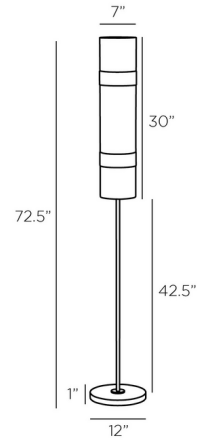

Description

The Belton Floor Lamp offers a streamlined, contemporary form that will elegantly illuminate any space. Belton's cylindrical linen shade is accented by a pair of metal bands and supported by a sleek stem. A circular black marble base anchors the lamp and provides a luxe decorative accent.

Shown in english bronze / white linen

Specifications

COLOR White Linen
BODY FINISH English Bronze
WATTAGE 18W
DIMMER Included
DIMENSIONS 12"W x 72"H
BULB NOT INCLUDED 2 x A19/Medium (E26)/9W/120V LED

CLICK TO VIEW PRODUCT