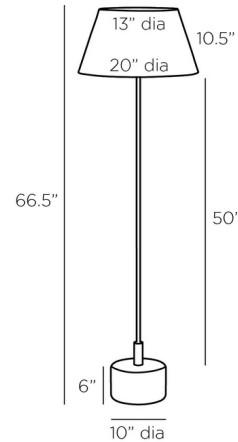

By Arteriors Home

Description

The Xena Floor Lamp offers a clean, geometric silhouette that will enhance any interior. The shade and cylindrical base display the textures of burnt iron and sandblasted marble for a slightly rough-hewn look. On/off switch located on cord.

Shown in white marble / burnt iron

Specifications

COLOR	Burnt Iron
BODY FINISH	White Marble
WATTAGE	27W
DIMMER	N/A
DIMENSIONS	20"W x 66.5"H
BULB NOT INCLUDED	1 x A19/Medium (E26)/27W/120V LED

CLICK TO VIEW PRODUCT