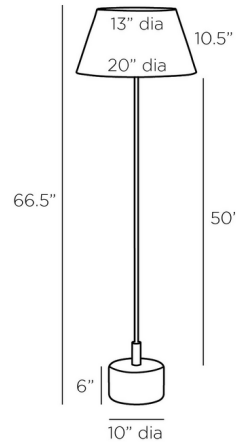

Lightology

lightology.com
866-954-4489
05-17-26

Project: _____

Company: _____

Location: _____ Fixture Type: _____

SPEC #: **AHM1267873**

Approved On: _____ Approved By: _____

Xena Floor Lamp By Arteriors Home

Description

The Xena Floor Lamp offers a clean, geometric silhouette that will enhance any interior. The shade and cylindrical base display the textures of burnt iron and sandblasted marble for a slightly rough-hewn look. On/off switch located on cord.

Shown in white marble / burnt iron

Specifications

| | |
|-------------------|-----------------------------------|
| COLOR | Burnt Iron |
| BODY FINISH | White Marble |
| WATTAGE | 27W |
| DIMMER | N/A |
| DIMENSIONS | 20"W x 66.5"H |
| BULB NOT INCLUDED | 1 x A19/Medium (E26)/27W/120V LED |