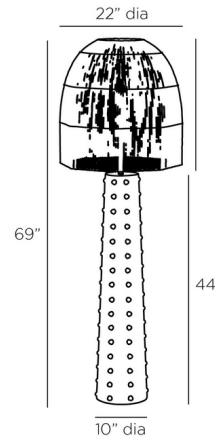

### Description

The Agnes Floor Lamp offers a playful look inspired by traditional thatched roof buildings. The dome-shaped coco rib shade allows light to peek through and create an interplay of light and shadow. The lamp's textured base is made of resin with a faux stone finish to emphasize the lamp's tropical design.

### Specifications

COLOR	Natural
BODY FINISH	Stone Grey
WATTAGE	9W
DIMMER	N/A
DIMENSIONS	22"W x 69"H
BULB NOT INCLUDED	1 x A19/Medium (E26)/9W/120V LED

CLICK TO VIEW PRODUCT

Notes: