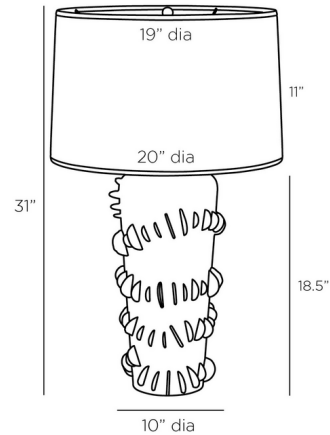

### Description

The Beatrix Table Lamp features a playful texture inspired by the free-flowing forms of aquatic plants and coral reefs. Semi-circular accents running along the ceramic base create visual interest to the clean-lined silhouette. Three-way rotary switch located on socket.

### Specifications

COLOR	Ivory
BODY FINISH	Ivory
WATTAGE	27W
DIMMER	Included
DIMENSIONS	20"W x 31"H
BULB NOT INCLUDED	1 x A19 3-Way/Medium (E26)/27W/120V LED

CLICK TO VIEW PRODUCT

Notes: