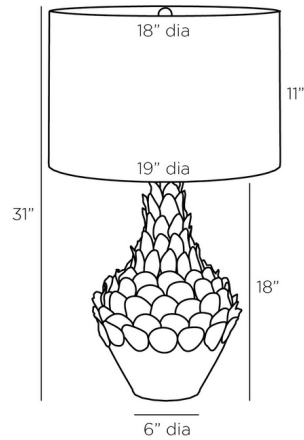

By Arteriors Home

Description

The Aegon Table Lamp possesses an intricately crafted ceramic base with a leaf-like texture inspired by an artichoke. The base is finished in a reactive glaze that evokes the deep blue shades of the ocean. Aegon is capped by a fabric lampshade to complete the look with a transitional accent. Three-way rotary switch located on socket.

Shown in ocean reactive / off white

Specifications

COLOR Off White
BODY FINISH Ocean Reactive
WATTAGE 27W
DIMMER Included
DIMENSIONS 19"W x 31"H
BULB NOT INCLUDED 1 x A19 3-Way/Medium (E26)/27W/120V LED