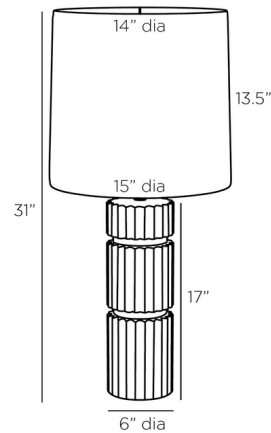

Shown in ocean reactive / off white

Specifications

COLOR Off White
BODY FINISH Ocean Reactive
WATTAGE 27W
DIMMER Included
DIMENSIONS 15"W x 31"H
BULB NOT INCLUDED 1 x A19 3-Way/Medium (E26)/27W/120V LED