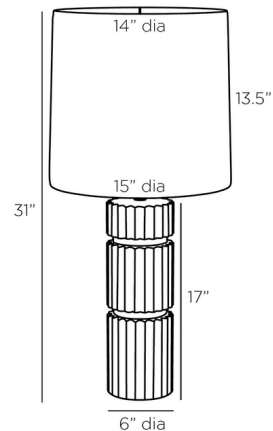

Shown in ocean reactive / off white

Specifications

COLOR Off White
BODY FINISH Ocean Reactive
WATTAGE 27W
DIMMER Included
DIMENSIONS 15"W x 31"H
BULB NOT INCLUDED 1 x A19 3-Way/Medium (E26)/27W/120V LED