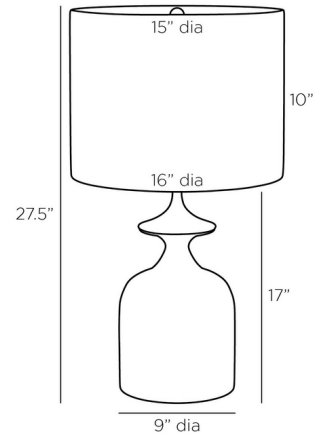

Description

The Bridgeport Table Lamp possesses a graceful presence thanks to its elegant tulip silhouette. The lamp's base is made of faux travertine for a warm natural look complemented by steel accents in English bronze and a neat fabric shade. Three-way rotary switch located on socket.

Shown in faux travertine / off white

Specifications

COLOR Off White
BODY FINISH Faux Travertine
WATTAGE 27W
DIMMER Included
DIMENSIONS 16"W x 27.5"H
BULB NOT INCLUDED 1 x A19 3-Way/Medium (E26)/27W/120V LED