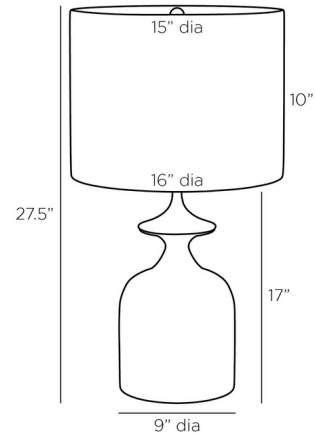

By Arteriors Home

Description

The Bridgeport Table Lamp possesses a graceful presence thanks to its elegant tulip silhouette. The lamp's base is made of faux travertine for a warm natural look complemented by steel accents in English bronze and a neat fabric shade. Three-way rotary switch located on socket.

Shown in faux travertine / off white

Specifications

COLOR Off White
BODY FINISH Faux Travertine
WATTAGE 27W
DIMMER Included
DIMENSIONS 16"W x 27.5"H
BULB NOT INCLUDED 1 x A19 3-Way/Medium (E26)/27W/120V LED