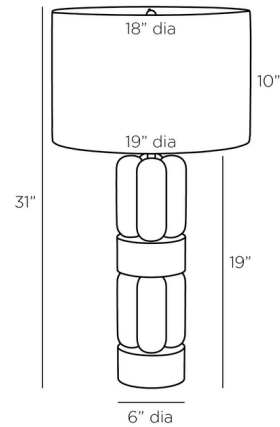

### Description

The Bronson Table Lamp offers an eye-catching contrast of opaque and translucent for a sophisticated look. The lamp's body is made of ricestone pillars accented by smoked crystal discs for neat, cylindrical silhouette. Three-way rotary switch located on socket.

### Specifications

COLOR	White
BODY FINISH	Charcoal
WATTAGE	27W
DIMMER	Included
DIMENSIONS	19"W x 31"H
BULB NOT INCLUDED	1 x A19 3-Way/Medium (E26)/27W/120V LED

CLICK TO VIEW PRODUCT

Notes: