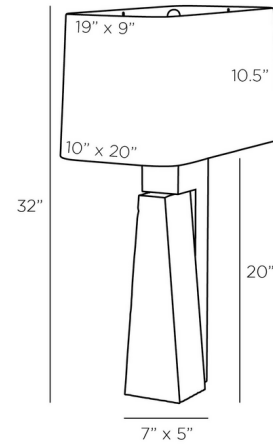

Description

The Briarwood Table Lamp will make a dramatic statement in any interior with its bold geometric silhouette. The lamp's base is composed of a ricestone rectangle intersected by an angled, textured steel portion for a dramatic look. Three-way rotary switch located on socket.

Shown in charcoal / off white

Specifications

COLOR	Off White
BODY FINISH	Charcoal
WATTAGE	27W
DIMMER	Included
DIMENSIONS	20"W x 32"H x 10"D
BULB NOT INCLUDED	1 x A19 3-Way/Medium (E26)/27W/120V LED

CLICK TO VIEW PRODUCT