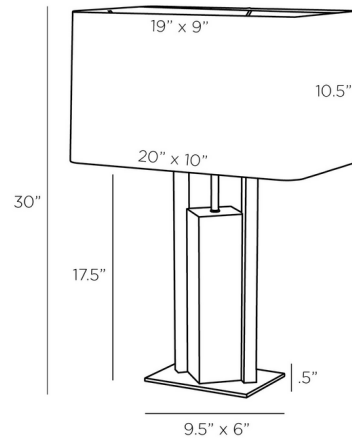

### Specifications

COLOR . . . . . Off White  
BODY FINISH . . . . . Charcoal  
WATTAGE . . . . . 27W  
DIMMER . . . . . Included  
DIMENSIONS . . . . . 20"W x 30"H x 10"D  
BULB NOT INCLUDED . . . . . 1 x A19 3-Way/Medium (E26)/27W/120V LED