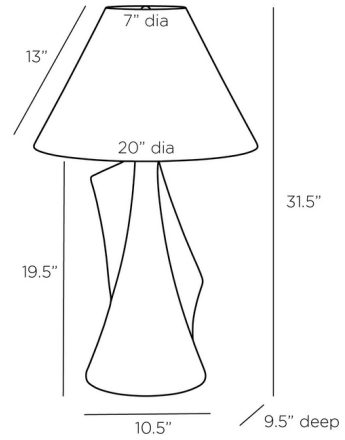

### Description

The Bruce Table Lamp will provide a modernist, sculptural accent to any interior. Bruce's white glass stone base is conical in form accented by a pair of flowing fins protruding from the sides. The lamp is topped with a tapered white shade to echo the base's cone shape. Three-way rotary switch located on socket.

### Specifications

COLOR	Off White
BODY FINISH	Ivory
WATTAGE	27W
DIMMER	Included
DIMENSIONS	20"W x 31.5"H
BULB NOT INCLUDED	1 x A19/Medium (E26)/27W/120V LED

CLICK TO VIEW PRODUCT

Notes: