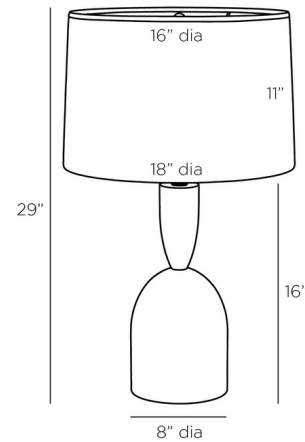

### Description

The Brighton Table Lamp features an alabaster base of stacked geometric forms to create a delicate silhouette. The alabaster provides a subtle visual texture, and a slightly tapered fabric shade completes the elegant look. Three-way rotary switch located on socket.

### Specifications

COLOR	White
BODY FINISH	Alabaster
WATTAGE	27W
DIMMER	Included
DIMENSIONS	18"W x 29"H
BULB NOT INCLUDED	1 x A19 3-Way/Medium (E26)/27W/120V LED

CLICK TO VIEW PRODUCT

Notes: