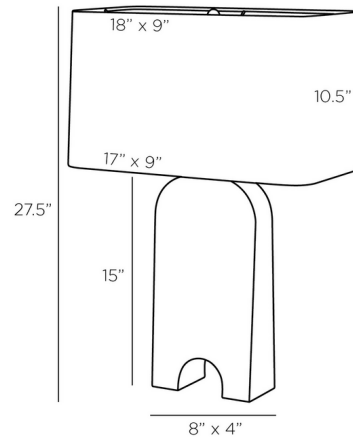

Description

The Birmingham Table Lamp features a chunky, arched base in Capri marble for a pleasing texture that will enhance any interior. Birmingham is capped with a rectangular fabric shade and metal hardware in antique brass. Three-way rotary switch located on socket.

Shown in capri marble / off white

Specifications

COLOR Off White
BODY FINISH Capri Marble
WATTAGE 27W
DIMMER Included
DIMENSIONS 18"W x 28"H x 10"D
BULB NOT INCLUDED 1 x A19 3-Way/Medium (E26)/27W/120V LED