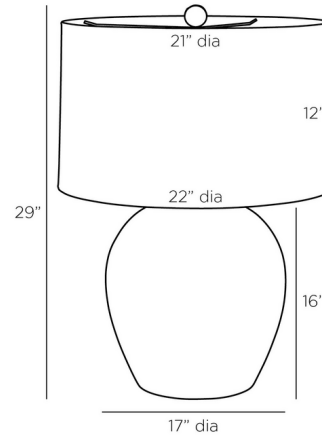

By Arteriors Home

Description

The Yukon Table lamp features a distressed finish over a terracotta body to evoke the image of an unearthed ancient artifact. The rustic finish creates slight variations that ensure each lamp is unique. A fabric drum shade tops the vase shaped base to complete the look. On/off switch located on socket.

Shown in german smear graphite / white linen

Specifications

COLOR	White Linen
BODY FINISH	German Smear Graphite
WATTAGE	27W
DIMMER	N/A
DIMENSIONS	22"W x 29"H
BULB NOT INCLUDED	1 x A19/Medium (E26)/27W/120V LED