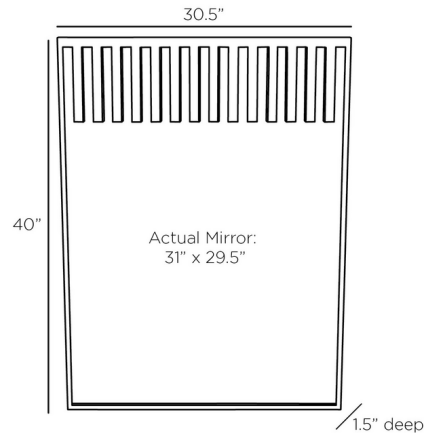

By Arteriors Home

Description

The Zelina Mirror will add an eye-catching accent to any wall with its antiqued ombre mirror glass. The mirror is bordered by a rectangular frame adorned with a pattern of brass bars to add visual interest.

Shown in bronze / antique mirror

Specifications

COLOR	Antique Mirror
BODY FINISH	Bronze
WATTAGE	N/A
DIMMER	N/A
DIMENSIONS	30.5"W x 40"H x 1.5"D
BULB	N/A

CLICK TO VIEW PRODUCT

Notes: