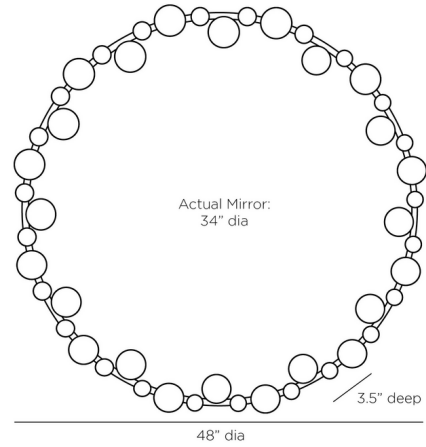

Description

The Zaldana Mirror features a circular frame adorned with domed black glass accents for a playful but elegant look reminiscent of gems set within a piece of jewelry. Zaldana's rounded lines create an organic expression that will complement any interior with a luxe accent.

Shown in black / mirror

Specifications

COLOR	Mirror
BODY FINISH	Black
WATTAGE	N/A
DIMMER	N/A
DIMENSIONS	48"W x 48"H x 3.5"D
BULB	N/A

CLICK TO VIEW PRODUCT

Notes: