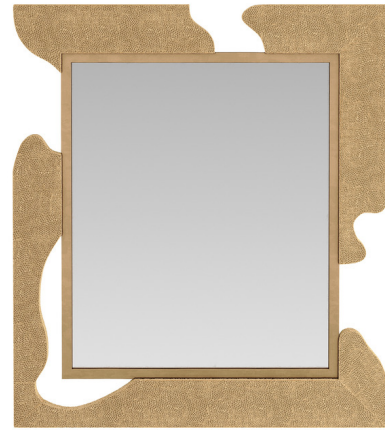

Lightology

lightology.com
866-954-4489
05-24-26

Project: _____
Company: _____
Location: _____ Fixture Type: _____
SPEC #: **AHM1267924**
Approved On: _____ Approved By: _____

Zayden Mirror By Arteriors Home

Description

The Zayden Mirror a free-flowing, organically shaped frame for an abstract, modern aesthetic. Zayden's sculptural form showcases a textured antique brass finish that adds a tactile element to the design. May be mounted vertically or horizontally.

Shown in antique brass / mirror

Specifications

COLOR	Mirror
BODY FINISH	Antique Brass
WATTAGE	N/A
DIMMER	N/A
DIMENSIONS	37.5"W x 43"H x 1.5"D
BULB	N/A

CLICK TO VIEW PRODUCT

Notes: