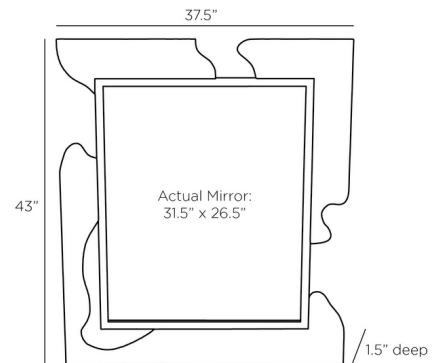

Description

The Zayden Mirror a free-flowing, organically shaped frame for an abstract, modern aesthetic. Zayden's sculptural form showcases a textured antique brass finish that adds a tactile element to the design. May be mounted vertically or horizontally.

Shown in antique brass / mirror

Specifications

COLOR	Mirror
BODY FINISH	Antique Brass
WATTAGE	N/A
DIMMER	N/A
DIMENSIONS	37.5"W x 43"H x 1.5"D
BULB	N/A

CLICK TO VIEW PRODUCT

Notes: