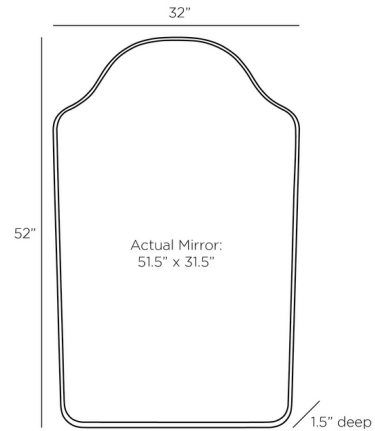

### Specifications

COLOR	N/A
BODY FINISH	Antique Brass
WATTAGE	N/A
DIMMER	N/A
DIMENSIONS	32"W x 52"H x 1.5"D
BULB	N/A

CLICK TO VIEW PRODUCT

Notes: