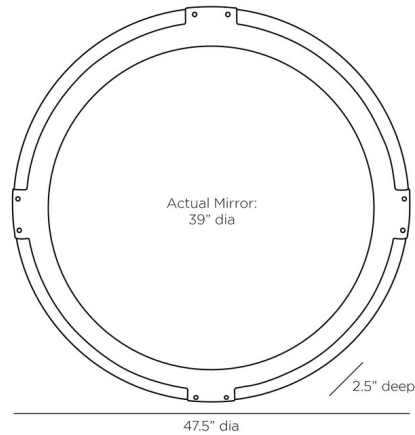

Lightology

lightology.com
866-954-4489
05-24-26

Project: _____

Company: _____

Location: _____ Fixture Type: _____

SPEC #: **AHM1267928**

Approved On: _____ Approved By: _____

Asmara Mirror By Arteriors Home

Description

The Asmara Mirror pairs the classic combination of leather and brass with a sleek circular silhouette for a stylish and luxurious accent piece. The ivory leather accent pieces are attached to the frame with brass bolts to create added visual interest.

Shown in antique brass / ivory

Specifications

COLOR	Ivory
BODY FINISH	Antique Brass
WATTAGE	N/A
DIMMER	N/A
DIMENSIONS	47.5"W x 47.5"H x 2.5"D
BULB	N/A

CLICK TO VIEW PRODUCT

Notes: