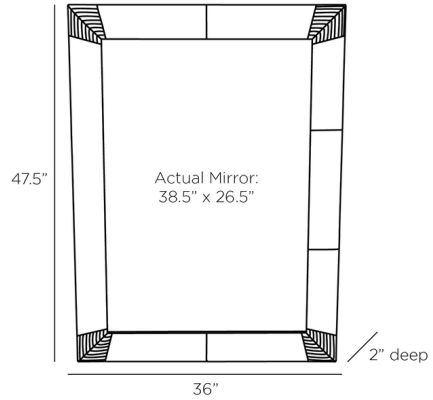

### Specifications

COLOR	N/A
BODY FINISH	Ivory
WATTAGE	N/A
DIMMER	N/A
DIMENSIONS	36"W x 47.5"H x 2"D
BULB	N/A

CLICK TO VIEW PRODUCT

Notes: