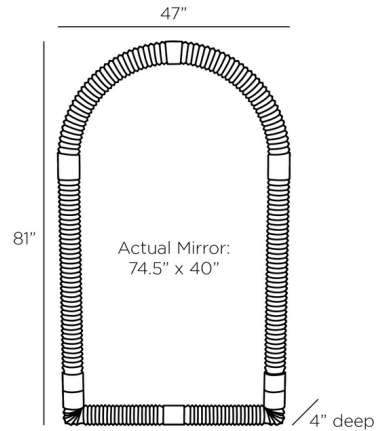

### Description

The Abruzzo Mirror features a graceful arched silhouette with a carved texture inspired by the playful geometric forms of the Memphis design movement. Abruzzo's frame is crafted from mango wood with a dark ebony finish giving it a strong graphic character when it is hung vertically or leaned against a wall.

### Specifications

COLOR	Mirror
BODY FINISH	Ebony
WATTAGE	N/A
DIMMER	N/A
DIMENSIONS	47"W x 81"H x 4"D
BULB	N/A

CLICK TO VIEW PRODUCT

Notes: