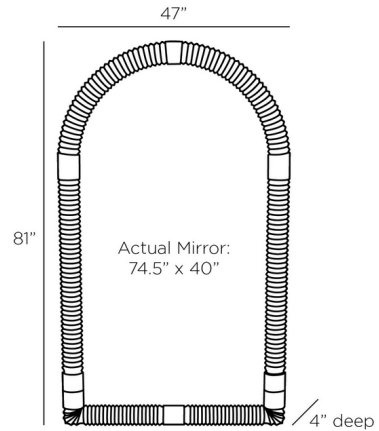

Description

The Abruzzo Mirror features a graceful arched silhouette with a carved texture inspired by the playful geometric forms of the Memphis design movement. Abruzzo's frame is crafted from mango wood with a dark ebony finish giving it a strong graphic character when it is hung vertically or leaned against a wall.

Shown in ebony / mirror

Specifications

COLOR	Mirror
BODY FINISH	Ebony
WATTAGE	N/A
DIMMER	N/A
DIMENSIONS	47"W x 81"H x 4"D
BULB	N/A

CLICK TO VIEW PRODUCT

Notes: