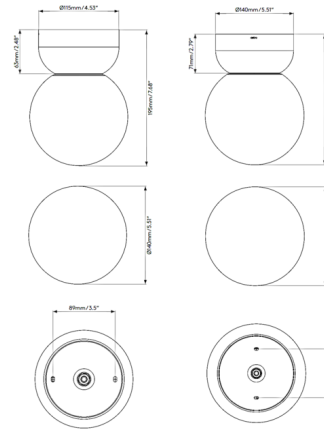

### Specifications

COLOR	White
BODY FINISH	Gloss White
WATTAGE	12W
DIMMER	Standard 120V
DIMENSIONS	7.09"W x 9.45"H
BULB NOT INCLUDED	1 x A19/Medium (E26)/12W/120V LED
COUNTRY OF ORIGIN	China

CLICK TO VIEW PRODUCT