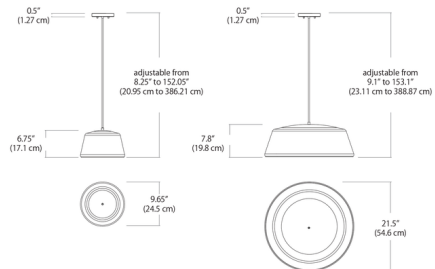

CLICK TO VIEW PRODUCT

Notes: