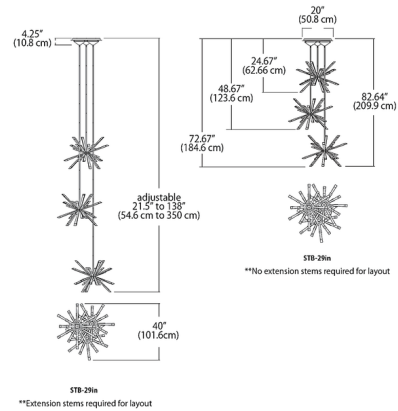

Description

The Starburst Triple Pendant makes a striking statement with its triple suspension of radiating light clusters. Made of metal arms capped with LED lights, this fixture provides diffused low-glare illumination that beautifully fills the room. Suspends three 29 inch Starburst fixtures at varying lengths without wires coming into contact with fixture arms. 42 inch length adjustable stem kit includes three 12 inch stems and one 6 inch stem. Suitable for large-scale applications including lobbies, foyers and stairways, this multi-light pendant infuses your space with plenty of light and dramatic flair. TRIAC, ELV, or 0-10V dimmable.

Specifications

COLOR	N/A
BODY FINISH	Brushed Brass
WATTAGE	90W
DIMMER	Low Voltage Electronic
DIMENSIONS	40"W x 19.9"H
INTEGRATED LED MODULE	1 x LED/90W/120-277V LED
COUNTRY OF ORIGIN	China

Technical Information

COLOR RENDERING	90 CRI
LAMP COLOR	3000K
LUMENS/WATT	67.27
LUMINOUS FLUX	6054 lumens

Shown in brushed brass

CLICK TO VIEW PRODUCT

Notes: