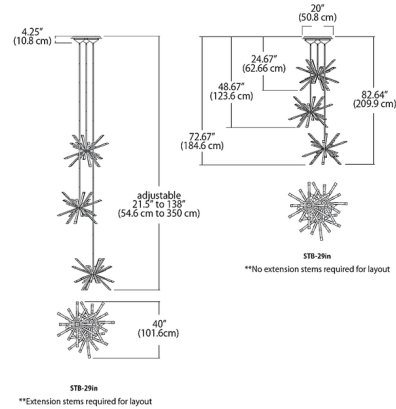

Description

The Starburst Triple Pendant makes a striking statement with its triple suspension of radiating light clusters. Made of metal arms capped with LED lights, this fixture provides diffused low-glare illumination that beautifully fills the room. Suspends three 29 inch Starburst fixtures at varying lengths without wires coming into contact with fixture arms. 42 inch length adjustable stem kit includes three 12 inch stems and one 6 inch stem. Suitable for large-scale applications including lobbies, foyers and stairways, this multi-light pendant infuses your space with plenty of light and dramatic flair. TRIAC, ELV, or 0-10V dimmable.

Specifications

COLOR	N/A
BODY FINISH	Brushed Brass
WATTAGE	90W
DIMMER	Low Voltage Electronic
DIMENSIONS	40"W x 19.9"H
INTEGRATED LED MODULE	1 x LED/90W/120-277V LED
COUNTRY OF ORIGIN	China

Technical Information

COLOR RENDERING	90 CRI
LAMP COLOR	3000K
LUMENS/WATT	67.27
LUMINOUS FLUX	6054 lumens

Shown in brushed brass

CLICK TO VIEW PRODUCT

Notes: