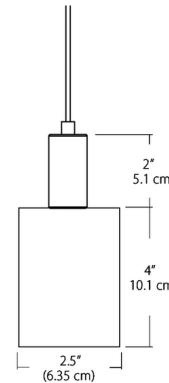

Shown in matte black / clear

CLICK TO VIEW PRODUCT

Notes: