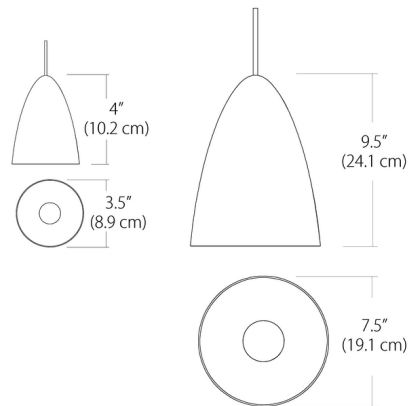

CLICK TO VIEW PRODUCT

Notes: