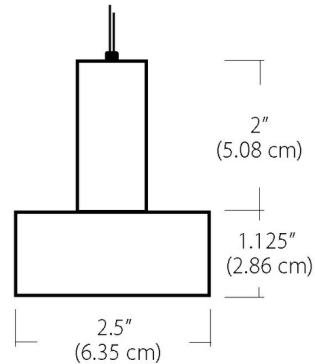

CLICK TO VIEW PRODUCT

Notes: