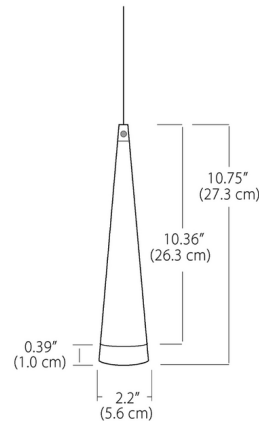

Description

The Short Cone Pendant exudes modern sophistication through its slim, tapered silhouette. The cast aluminum shade houses an integrated LED light and frosted optical light guide that provide a warm even glow. Dimmable with a TRIAC, ELV, or 0-10V dimmer.

Specifications

COLOR	N/A
BODY FINISH	Polished Chrome
WATTAGE	5W
DIMMER	Low Voltage Electronic
DIMENSIONS	2.2"W x 10.75"H
INTEGRATED LED MODULE	1 x LED/5W/120V LED
COUNTRY OF ORIGIN	China

Technical Information

COLOR RENDERING	90 CRI
LAMP COLOR	3000K
LUMENS/WATT	79.40
LUMINOUS FLUX	397 lumens

Shown in polished chrome

CLICK TO VIEW PRODUCT

Notes: