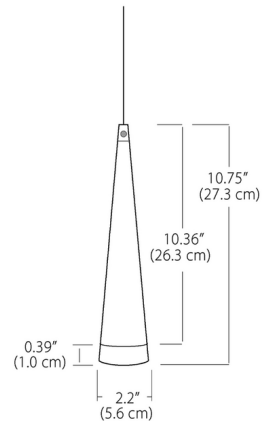

Lightology

lightology.com
866-954-4489
04-13-26

Project: _____

Company: _____

Location: _____ Fixture Type: _____

SPEC #: **BLK1268006**

Approved On: _____ Approved By: _____

Short Cone Pendant By Blackjack Lighting

Description

The Short Cone Pendant exudes modern sophistication through its slim, tapered silhouette. The cast aluminum shade houses an integrated LED light and frosted optical light guide that provide a warm even glow. Dimmable with a TRIAC, ELV, or 0-10V dimmer.

Specifications

COLOR	N/A
BODY FINISH	Polished Chrome
WATTAGE	5W
DIMMER	Low Voltage Electronic
DIMENSIONS	2.2"W x 10.75"H
INTEGRATED LED MODULE	1 x LED/5W/120V LED
COUNTRY OF ORIGIN	China

Technical Information

COLOR RENDERING	90 CRI
LAMP COLOR	3000K
LUMENS/WATT	79.40
LUMINOUS FLUX	397 lumens

Shown in polished chrome

CLICK TO VIEW PRODUCT

Notes: